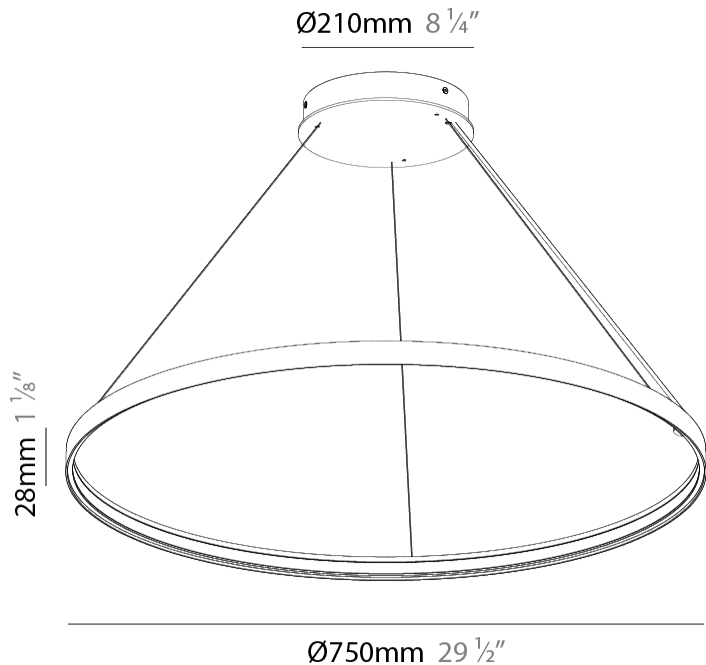

GENERAL

Series: Glorious Silhouette
Partner: Prolicht
Division: Architectural
Installation: Suspension
Product Type: Pendant
Mounting Location: Ceiling
Light Distribution: Direct

PHYSICAL

Shape: Round
Diameter (mm): 750
Diameter (in): 29 1/2
Height (mm): 28
Height (in): 1 1/8
Max. Overall Height (mm): 4028
Max. Overall Height (in): 158 9/16
Weight (kg): 1.0
Diffuser: PMMA - Opal
Fixture Finish: SSR / BKV / CWI / CRY / HAB / UFT / ITA / RUA / FTG / MYG / LOD / PUS / FRO / FUP / KIA / POP / BLS / SPG / MEY / GOH / CHC / COM / ABZ / JAG / OBR / MOS / ROR
Accent Finish: CHR / BLK
Fixture Material: PMMA / Aluminum
Cable Details: 4000mm / 157 1/2" Cable - Black or Chrome

ELECTRICAL

Lamp Type: LED (Zhaga Standard)
Input Wattage (W): 31
Total Output Wattage (W): 28.2
Dimming: Non-Dimming / 0-10V Dimming / Phase Dimming / DALI Dimming / MATTER Dimming
Driver Included: Yes
Driver Location: Integrated
Driver Type: Constant Current - Universal
Driver Class: Class 2
Input Voltage (V): 120 - 277
Constant Current (MA): 1166mA

LED

Color Temperature (°K): 2700 / 3000
Max. Delivered Lumen (lm): 1707 / 1788
Nominal Lumen (lm): 2943 / 3083
CRI: >80 CRI
Lamp Life (hrs): 50000

OPTICAL

RATINGS AND CERTIFICATIONS

Certified By: Certified for North American Standards
IP rating: IP20