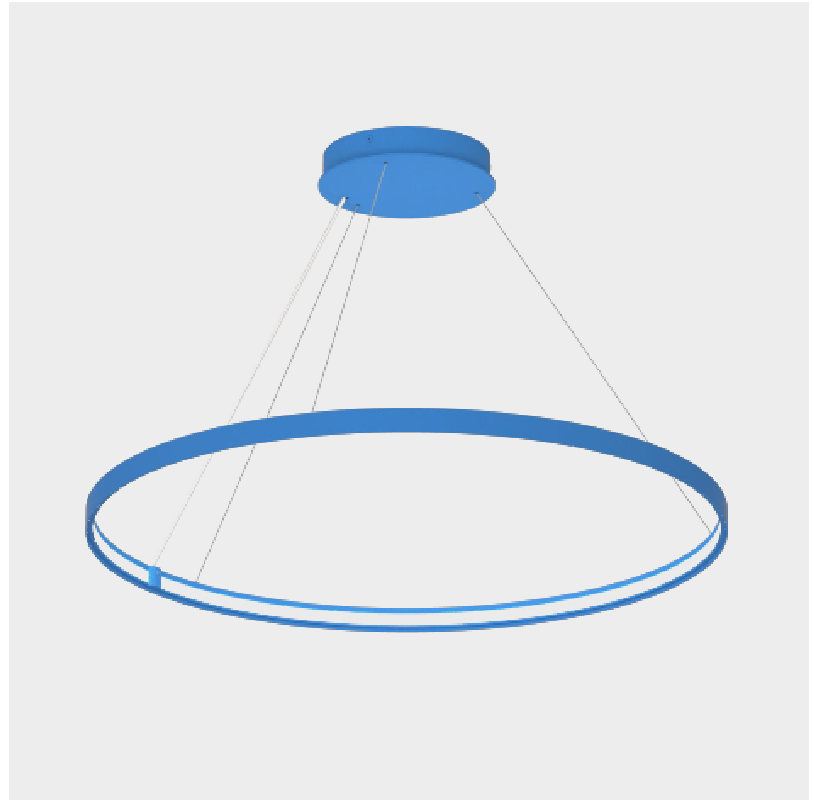

GLORIOUS SILHOUETTE SUSPENSION

A3001044-

base number Color Finishes Finishes Cable Color
 Temperature (Diamond) (Triangle) Options

- To build a product code in our configurator select the specify button on the base model # product page
- To build a manual product code on this datasheet choose from the options listed below in blue font and add the suffix to the base model #

GENERAL

Series: Glorious Silhouette
 Partner: Prolicht
 Division: Architectural
 Installation: Suspension
 Product Type: Pendant
 Mounting Location: Ceiling
 Light Distribution: Direct

PHYSICAL

Shape: Round
 Diameter (mm): 750
 Diameter (in): 29 1/2
 Height (mm): 28
 Height (in): 1 1/8
 Max. Overall Height (mm): 4028
 Max. Overall Height (in): 158 9/16
 Weight (kg): 1.0
 Diffuser: PMMA - Opal
 Fixture Finish: SSR / BKV / CWI / CRY / HAB / UFT / ITA / RUA / FTG / MYG / LOD / PUS / FRO / FUP / KIA / POP / BLS / SPG / MEY / GOH / CHC / COM / ABZ / JAG / OBR / MOS / ROR
 Accent Finish: CHR / BLK
 Fixture Material: PMMA / Aluminum
 Cable Details: 4000mm / 157 1/2" Cable - Black or Chrome

GLORIOUS SILHOUETTE SUSPENSION

A3001044-

PROJECT	_____
TYPE	_____
SPECIFIER	_____
QUANTITY	_____
DATE	_____

A

PROJECT	
TYPE	
SPECIFIER	
QUANTITY	
DATE	

GLORIOUS SILHOUETTE SUSPENSION

A3001045-

base number	Color Temperature	Finishes (Diamond)	Finishes (Triangle)	Cable Color Options
-------------	----------------------	-----------------------	------------------------	------------------------