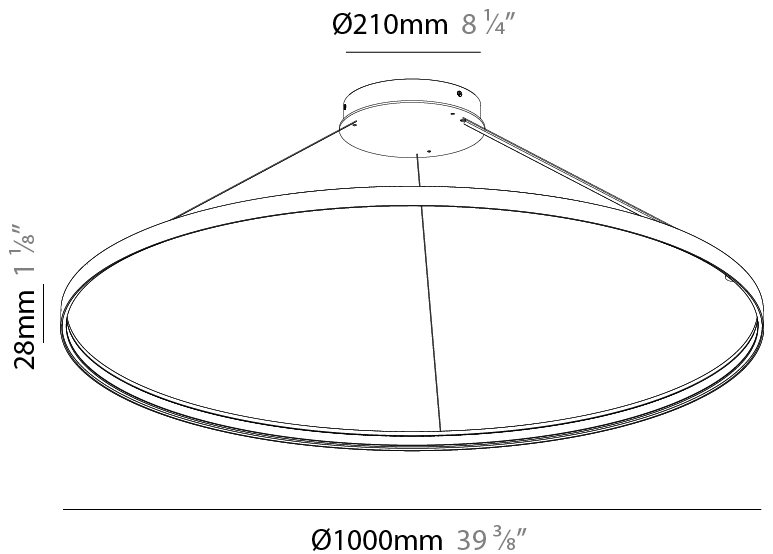

GENERAL

Series: Glorious Silhouette
Partner: Prolicht
Division: Architectural
Installation: Suspension
Product Type: Pendant
Mounting Location: Ceiling
Light Distribution: Direct

PHYSICAL

Shape: Round
Diameter (mm): 1000
Diameter (in): 39 ³/₈
Height (mm): 28
Height (in): 1 ¹/₈
Max. Overall Height (mm): 4028
Max. Overall Height (in): 158 ⁷/₁₆
Weight (kg): 1.0
Diffuser: PMMA - Opal
Fixture Finish: SSR / BKV / CWI / CRY / HAB / UFT / ITA / RUA / FTG / MYG / LOD / PUS / FRO / KIA / POP / BLS / SPG / MEY / GOH / CHC / COM / ABZ / JAG / OBR / MOS / ROR
Accent Finish: CHR / BLK
Fixture Material: PMMA / Aluminum
Cable Details: 4000mm / 157 1/2" Cable - Black or Chrome

ELECTRICAL

Lamp Type: LED (Zhaga Standard)
Input Wattage (W): 41
Total Output Wattage (W): 37.3
Dimming: Non-Dimming / 0-10V Dimming / Phase Dimming / DALI Dimming / MATTER Dimming
Driver Included: Yes
Driver Location: Integrated
Driver Type: Constant Current - Universal
Driver Class: Class 2
Input Voltage (V): 120 - 277
Constant Current (MA): 1550mA

LED

Color Temperature (°K): 2700 / 3000
Max. Delivered Lumen (lm): 2771 / 2379
Nominal Lumen (lm): 3916 / 4102
CRI: >80 CRI
Lamp Life (hrs): 50000

OPTICAL

RATINGS AND CERTIFICATIONS

Certified By: Certified for North American Standards
IP rating: IP20